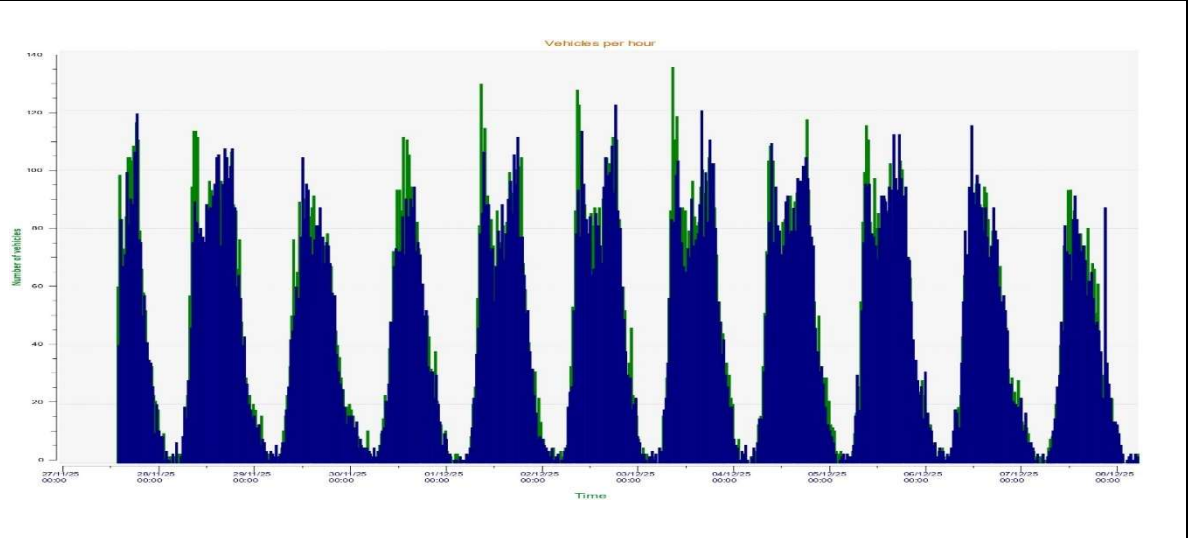

8. Yarnfield Lane – traffic

SID data - 27 November – 8 December, 2025

Number of Vehicle Movement

	Out	In	Total
No days - 11 days	24,841	24,106	48,947
Weekly average	15,808	15,340	31,148
2024data weekly average	6691	6505	13,196

Maximum Speed

	Out	In
Max Speed	76 mph	44 mph
Average	20.19 mph ↓	20.59 mph ↓