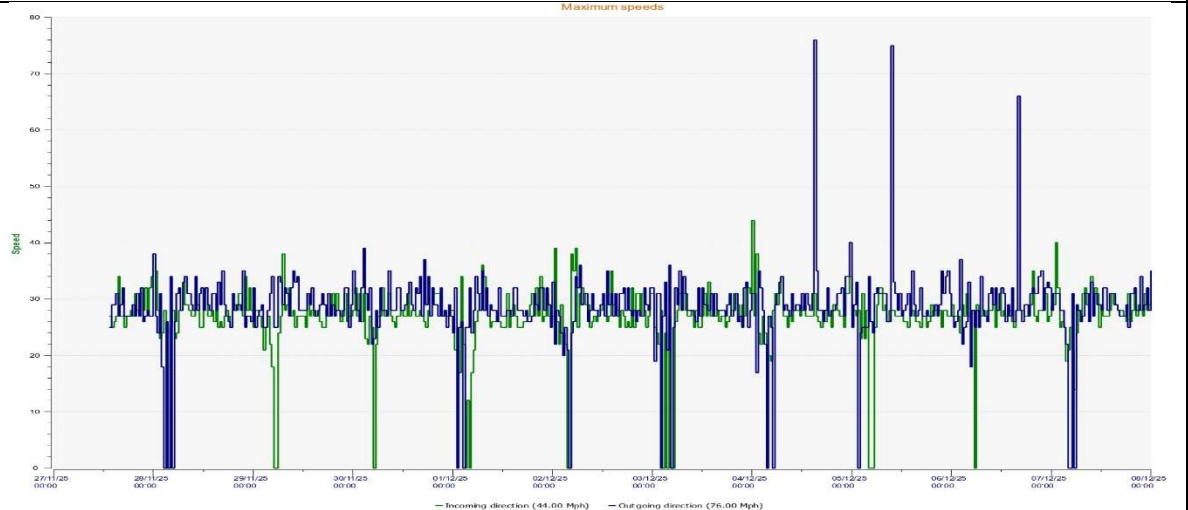

8. Yarnfield Lane – traffic

SID data - 27 November – 8 December, 2025

Number of Vehicle Movement

	Out	In	Total
No days - 11 days	24,841	24,106	48,947
Weekly average	15,808	15,340	31,148
2024data weekly average	6691	6505	13,196

Maximum Speed

	Out	In
Max Speed	76 mph	44 mph
Average	20.19 mph ↓	20.59 mph ↓